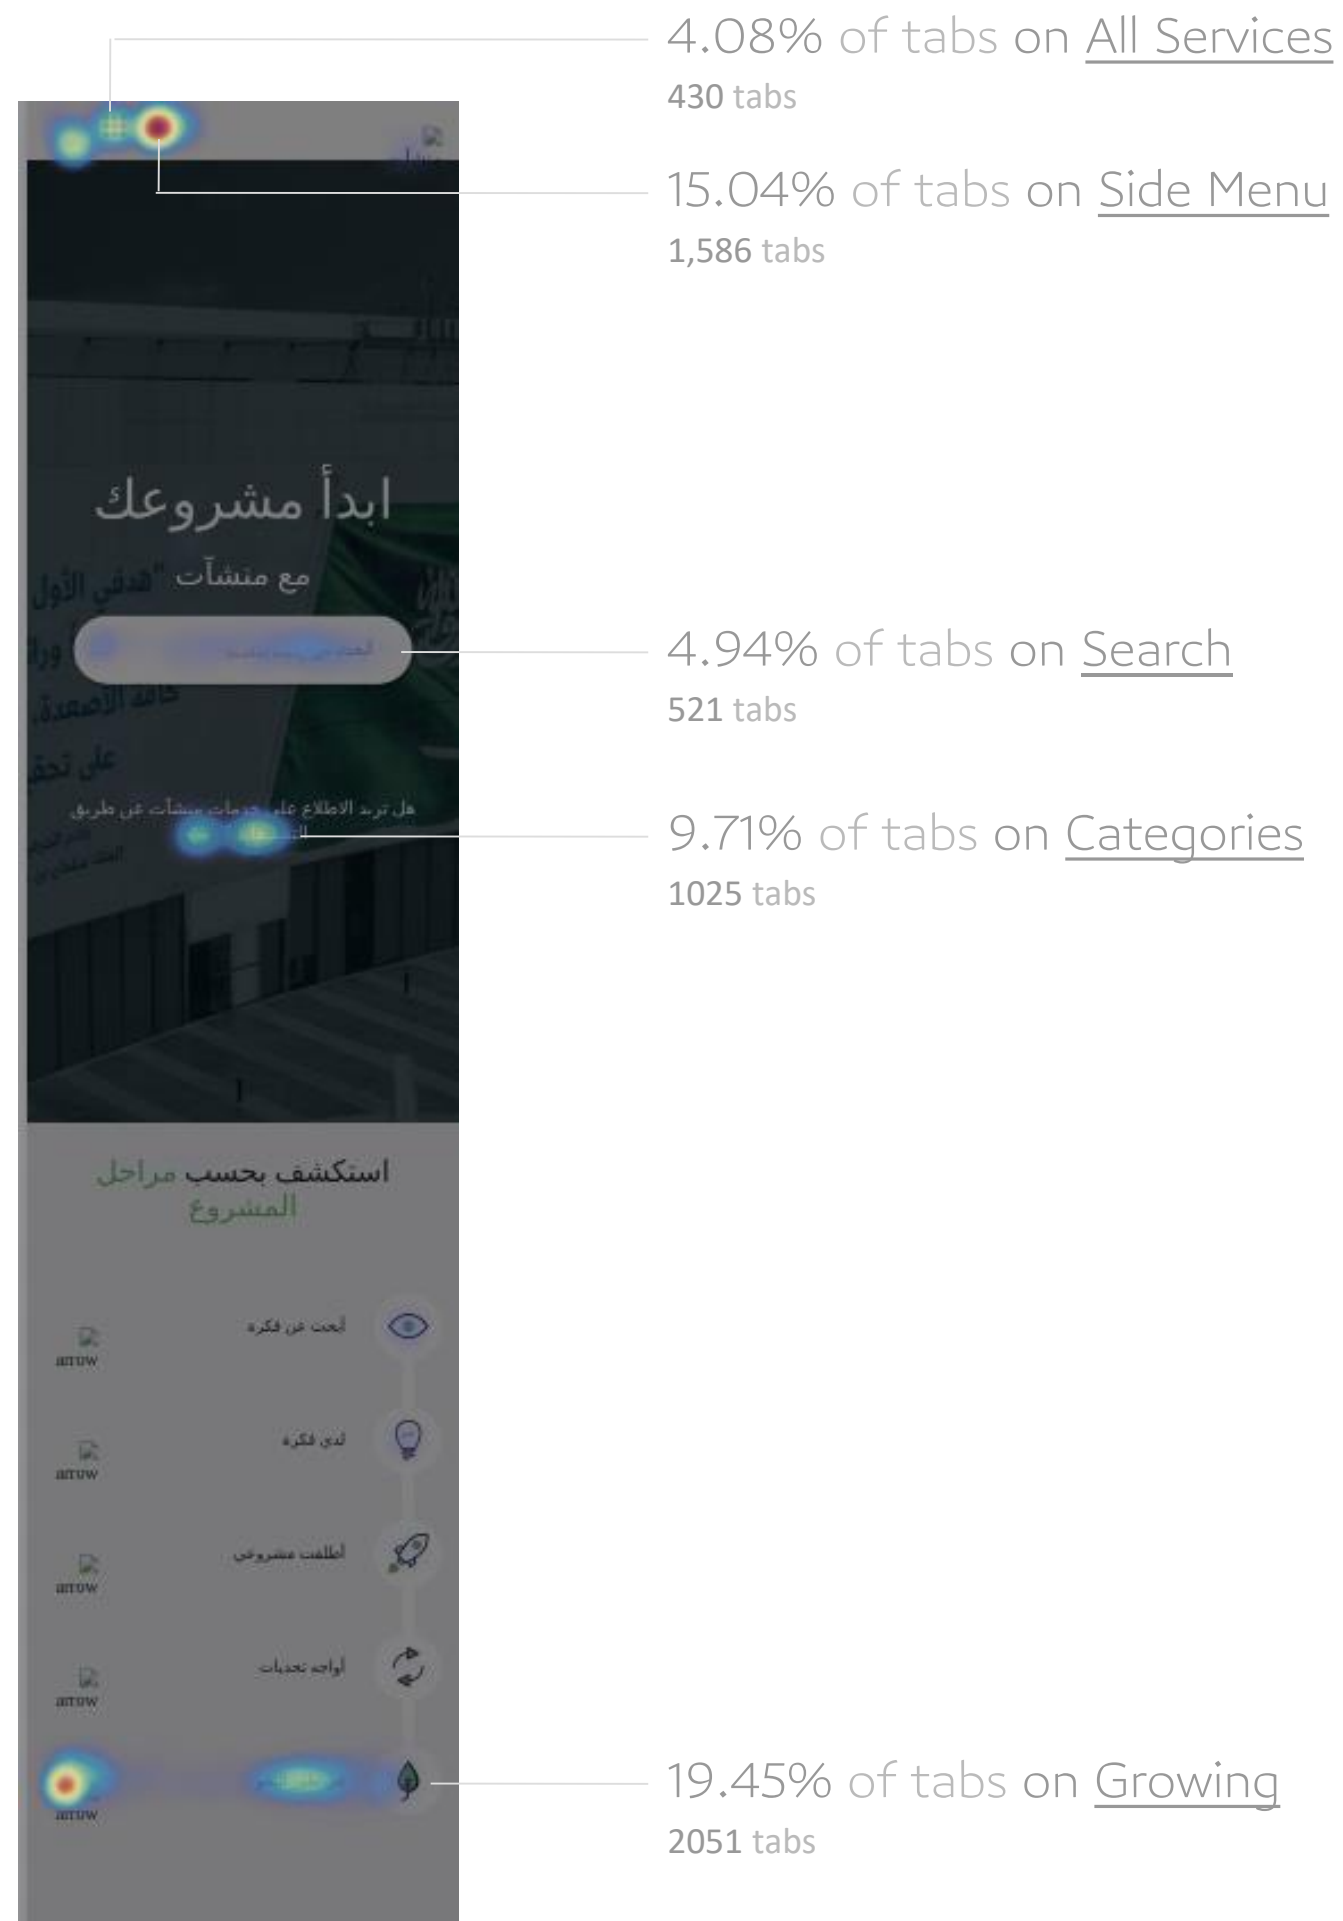

— 75% of visitors reach to this points

— 70% of visitors reach to this points

— 60% of visitors reach to this points

— 50% of visitors reach to this points

الصفحة الرئيسية

2Feb2021-2Aug2021

5,817 Sessions

الخرائط الحرارية Hot Jar